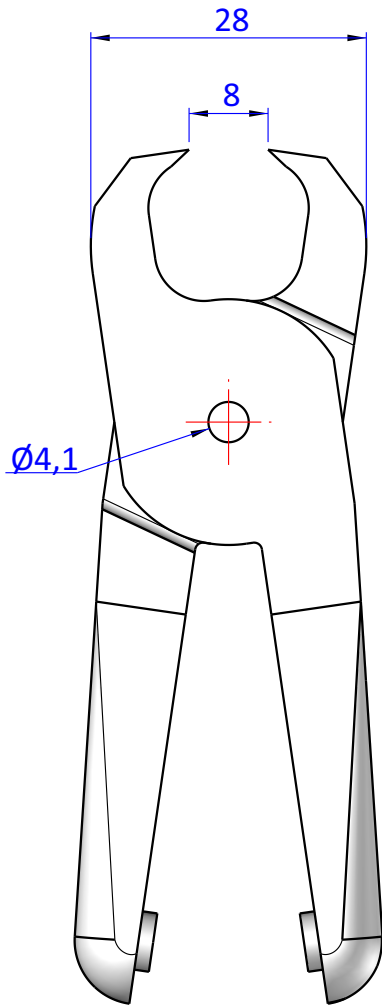

THE PROPERTY OF THE DRAWING IS ESTABLISHED BY LAW. IT IS FORBIDDEN TO PRODUCE OR SHOW IT TO THIRD PART. WITHOUT A WRITTEN AGREEMENT.

DESIGNED FROM		REVIEW
FPS Automation		A
DATE	WEIGHT	
14/10/2020	0,135kg	
CODE		
VES.N20AE		

Format A4

UNI 936-76

GENERAL TOLERANCE

UNI - ISO 2768

CLASSE f

DESCRIPTION

VES.N20AE