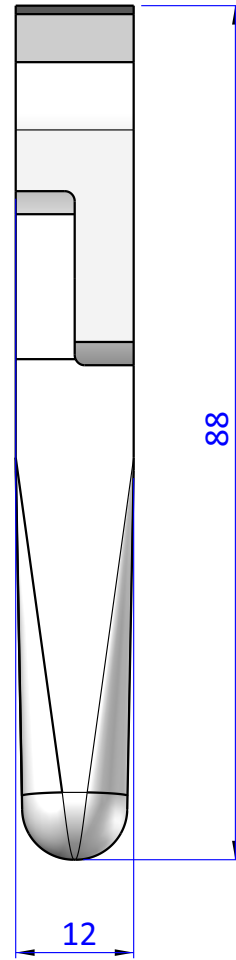

THE PROPERTY OF THE DRAWING IS ESTABLISHED BY LAW. IT IS FORBIDDEN TO PRODUCE OR SHOW IT TO THIRD PART. WITHOUT A WRITTEN AGREEMENT.

DESIGNED FROM		REVIEW
FPS Automation		A
DATE	WEIGHT	
14/10/2020	0,135kg	
CODE		
VES.N20AE		

Format A4

UNI 936-76

GENERAL TOLERANCE

UNI - ISO 2768

CLASSE f

DESCRIPTION

VES.N20AE